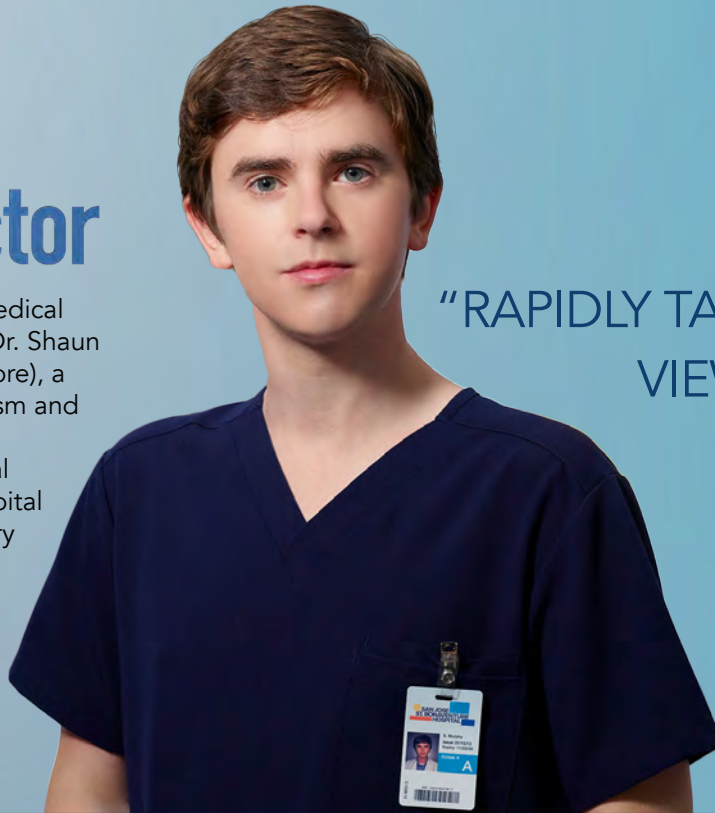

AN INSPIRATIONAL MEDICAL DRAMA

NEW IN SYNDICATION

the Good Doctor

The Good Doctor is a medical procedural that follows Dr. Shaun Murphy (Freddie Highmore), a young surgeon with autism and savant syndrome, who is recruited into the surgical unit of a prestigious hospital and uses his extraordinary gifts to save lives.

“RAPIDLY TAKEN HOLD OF
VIEWERS’ HEARTS”

~ TV Guide

BROADCAST RATINGS SUCCESS

- #1 ABC Series
- #1 in Time Period
- Double-Digit Growth Over Lead-In
- Renewed for Season 6 on ABC